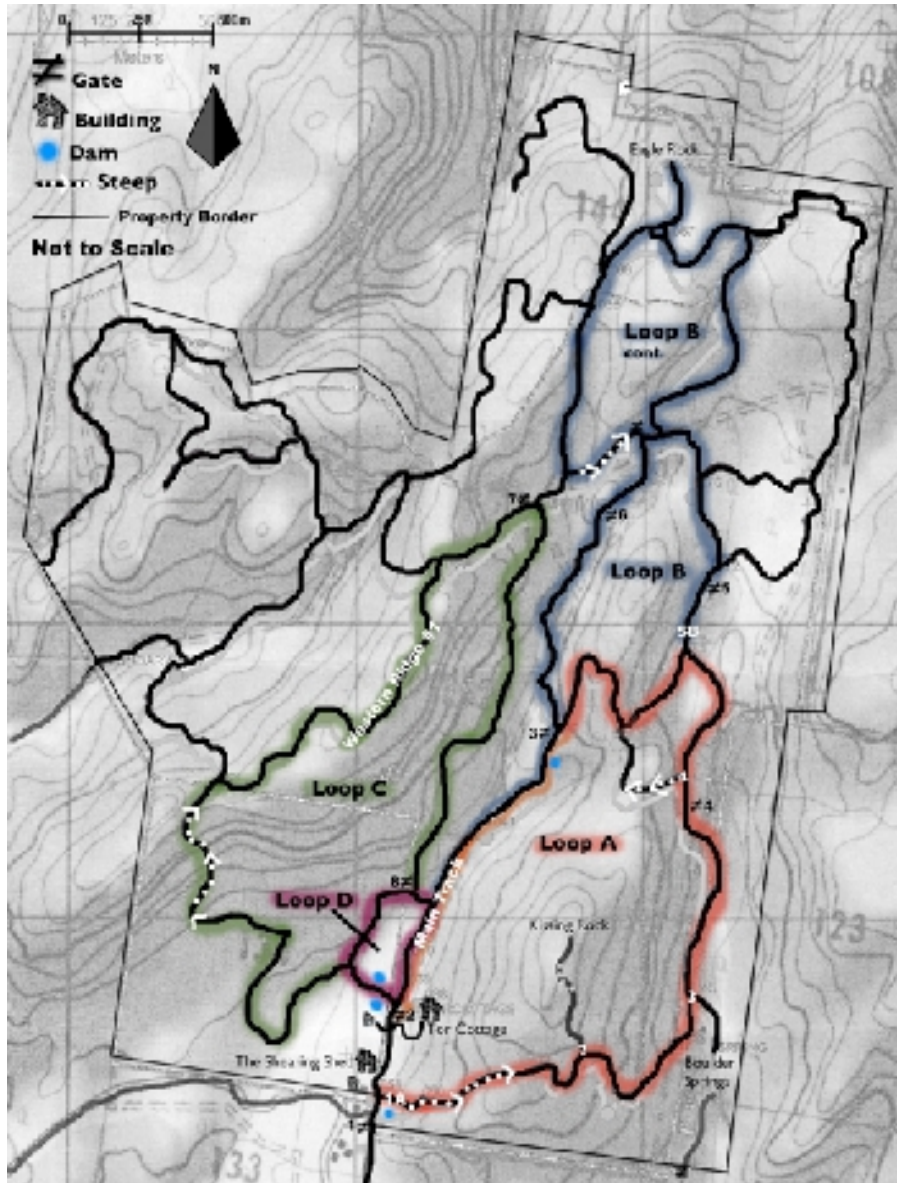

Anketell Forest mud map

Anketell Forest & surrounds Bird Checklist

Eastern Spinebill

Unique accommodation on the New England tablelands
www.anketellforest.com.au ph: 02 6734 5080

Compilation and Illustration: Scott O'Keeffe