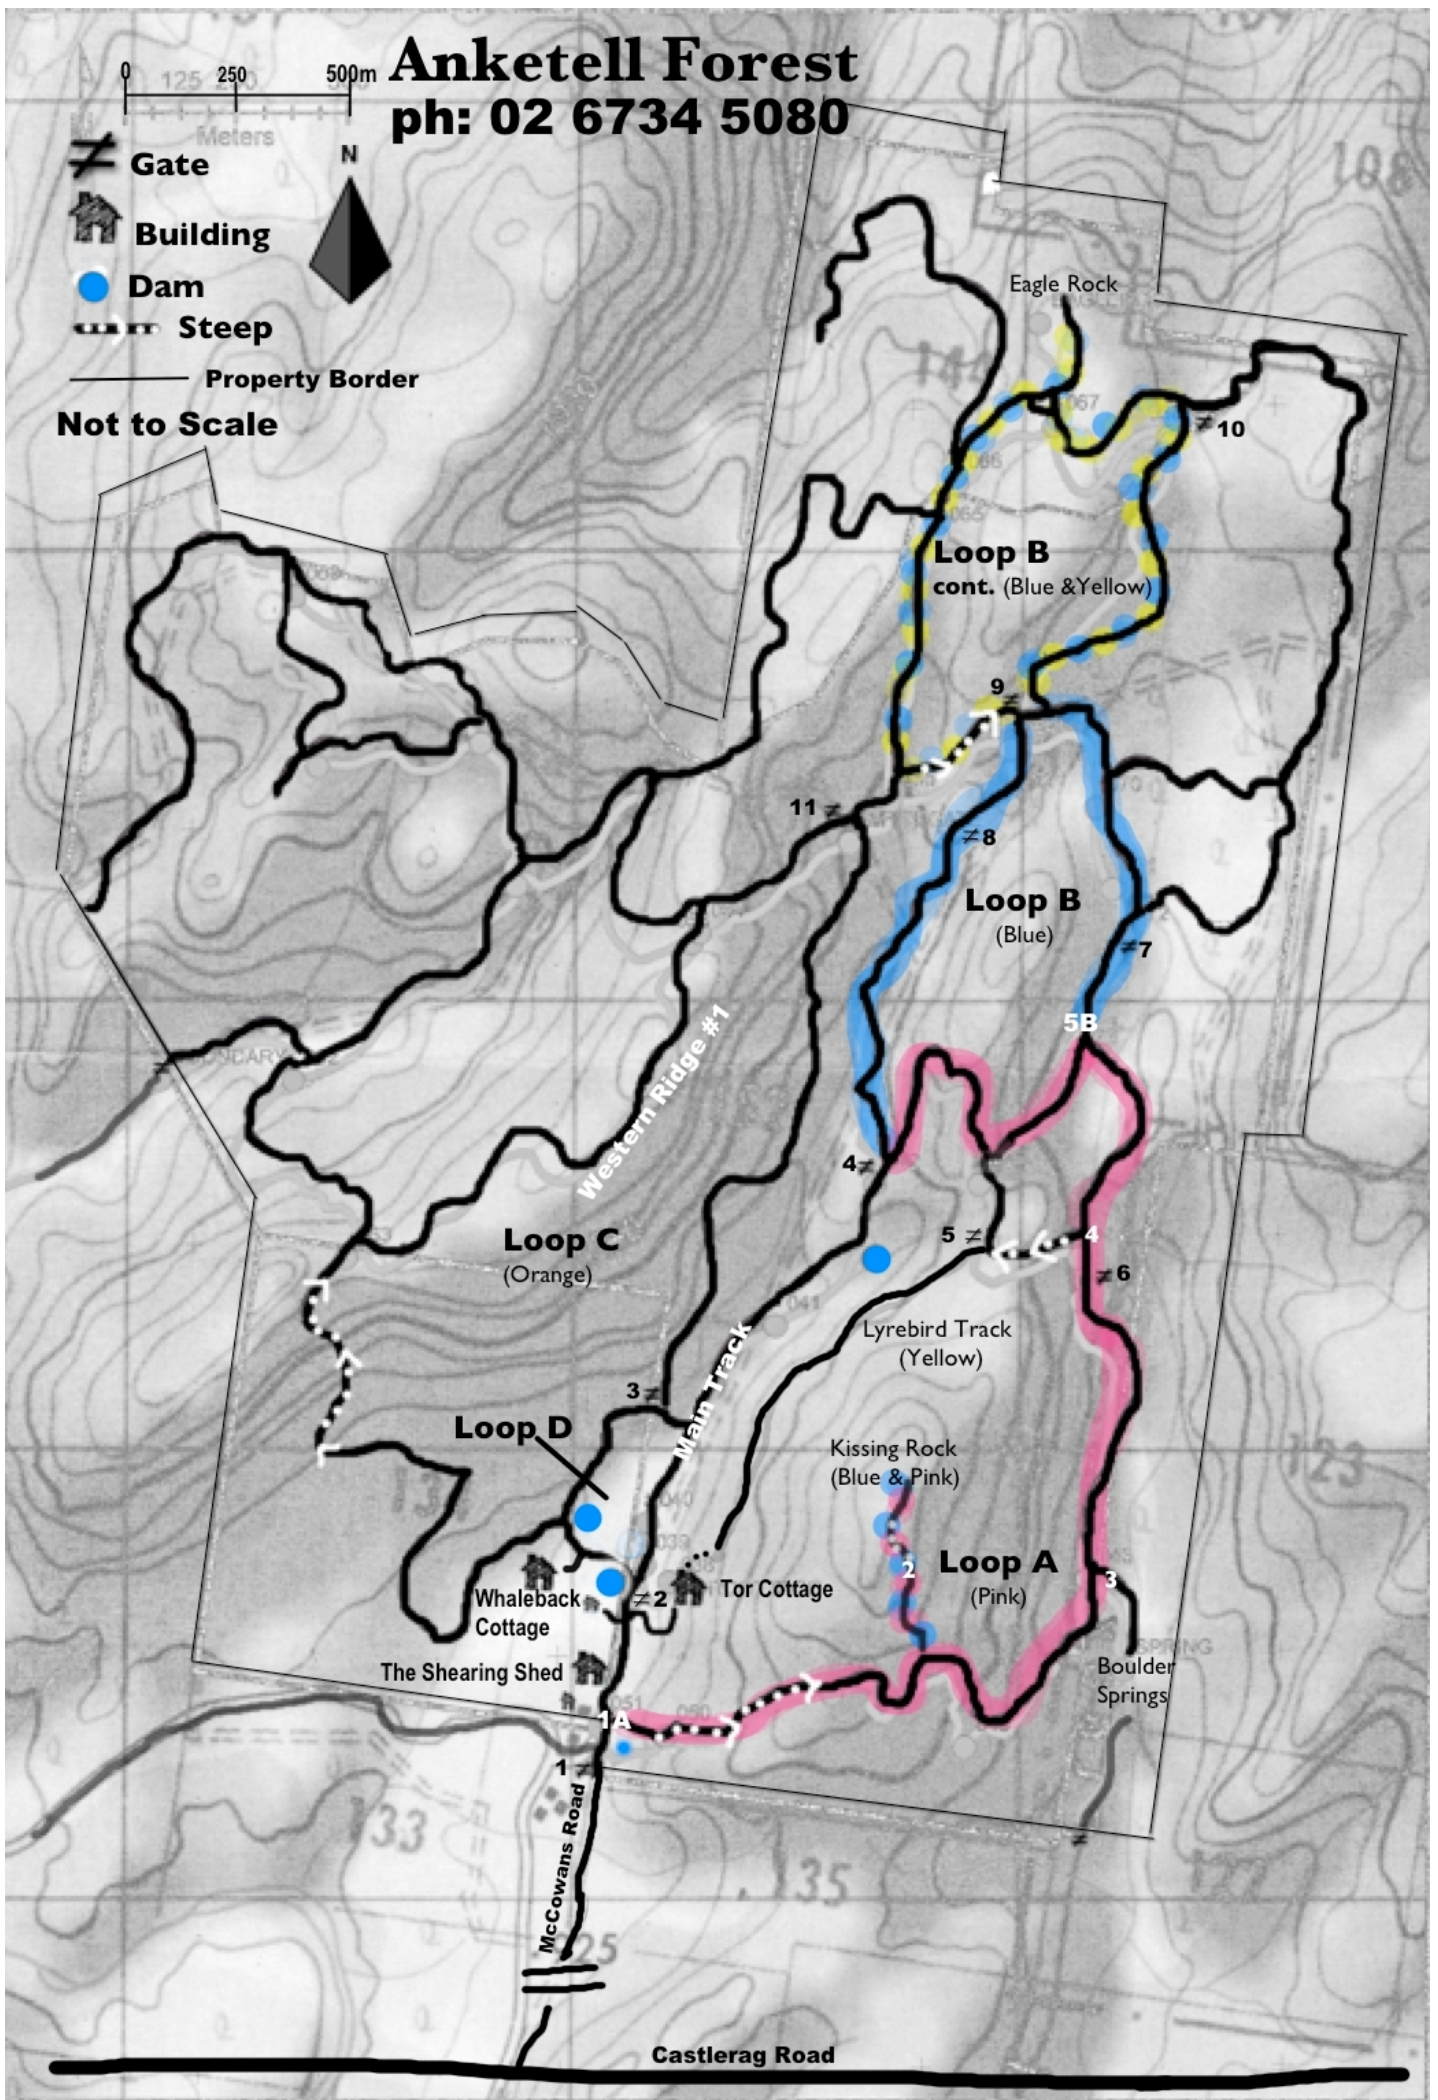

Anketell Forest

ph: 02 6734 5080

- Gate
- Building
- Dam
- Steep
- Property Border

Not to Scale

Eagle Rock

Loop B cont. (Blue & Yellow)

Loop B (Blue)

Loop C (Orange)

Loop D

Loop A (Pink)

Whaleback Cottage

Tor Cottage

The Shearing Shed

Lyrebird Track (Yellow)

Kissing Rock (Blue & Pink)

Boulder Springs

Western Ridge #1

Main Track

McCowans Road

Castlerag Road